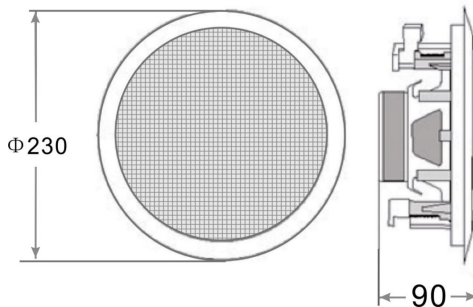

**2.Specifications & Parameters**

Electric Parameters	Speaker unit	6 inch coaxial treble speaker
	Max power rate	35W
	Rated Power (PHC)	25W
	Frequency (1kHz,1meter)	91dB±3 dB
	Valid Frequency range (-10dB)	80-15kHz
	Rated Impedance	8Ω
	Input port	Connecting bridge
	Color of input port	Red ,Black
Product Information	Product Size	Φ230X 90mm
	Hole size	Φ200mm
	Installation method	Ceiling installation
Raw Material	shell	White ABS
	Net cover material	Iron with white coating
Working Information	Working temperature	-25℃to+55℃
	Working humidity	-40℃to+70℃
	Relative humidity	< 95%

**3.Appearance size**

Unit: mm

**4.Circuit Diagram**

**Wiring:**

The speaker output terminal that can be connected directly to the digital audio terminal is connected to the negative terminal of the digital audio terminal. The red terminal is connected to the speaker output terminal