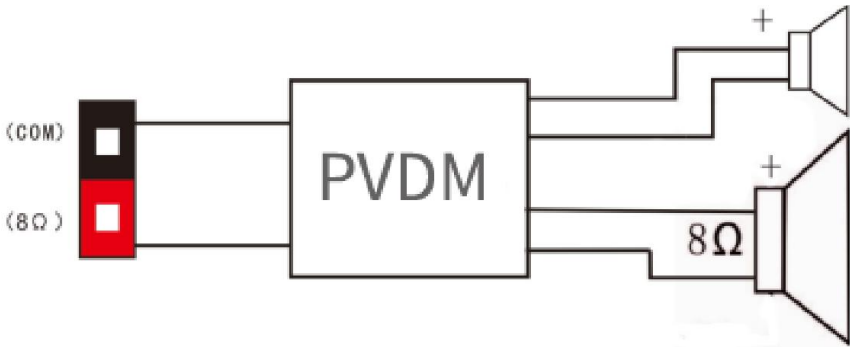

**2.Specifications & Parameters**

Electric Parameters	Speaker unit	6 inch coaxial treble speaker
	Max power rate	35W
	Rated Power (PHC)	25W
	Frequency (1kHz,1meter)	91dB±3 dB
	Valid Frequency range (-10dB)	80-15kHz
	Rated Impedance	8Ω
	Input port	Connecting bridge
	Color of input port	Red ,Black
Product Information	Product Size	Φ230X 90mm
	Hole size	Φ200mm
	Installation method	Ceiling installation
Raw Material	shell	White ABS
	Net cover material	Iron with white coating
Working Information	Working temperature	-25℃to+55℃
	Working humidity	-40℃to+70℃
	Relative humidity	< 95%

**3.Appearance size**

Unit: mm

**4.Circuit Diagram**

**Wiring:**

The speaker output terminal that can be connected directly to the digital audio terminal is connected to the negative terminal of the digital audio terminal. The red terminal is connected to the speaker output terminal