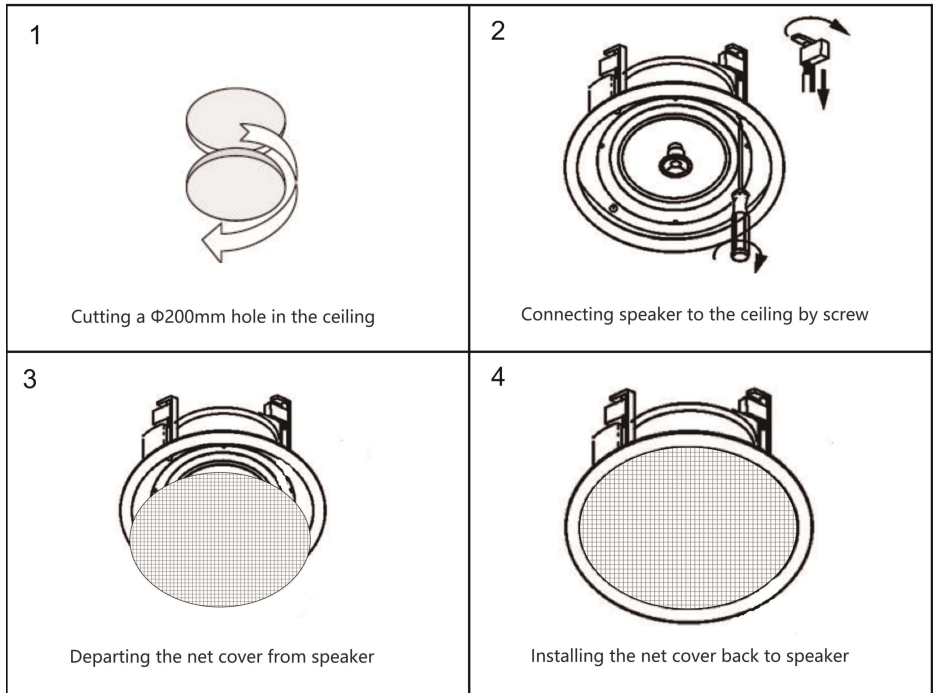

**3.Appearance size**

Unit: mm

**4.Circuit Diagram**

**Wiring:**

The speaker output terminal that can be connected directly to the digital audio terminal is connected to the negative terminal of the digital audio terminal. The red terminal is connected to the speaker output terminal

**5.Installation Diagram**